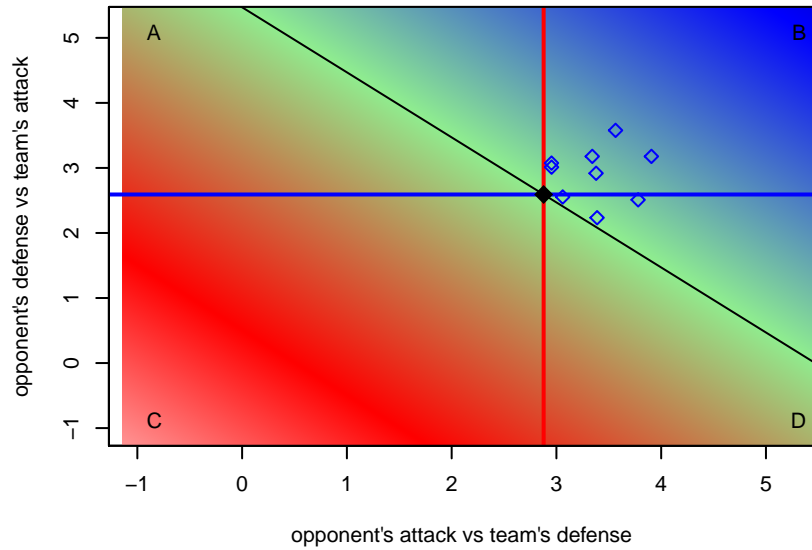

attack and defense variance (black dot)
relative to other teams
and top 10 in region

attack and defense rating
relative to others at age
and all opponents in last 13 months

attack and defense rating
relative to others at age
and all opponents in last 13 months

Performance relative to 13 month average

Performance relative to 13 month average

Distribution of opponents
 Red = Lose zone, Blue = Win zone, Green = Even
 Black line separates win/lose zones

lot. A=Neither has attack advantage, B=Opponent has both attack and defense advantage, C=Opponent has both attack and defense disadvantage, D=Both have